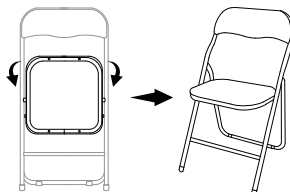

Order no.: xxxxxxxxxx  
Batch no.: WWWW  
Supplier no.: 20300  
Product no.: 3670412 / 85448001

**JYSK**

8.75mm

8mm

Scandinavian Sleeping &amp; Living

JYSK.com

8.75mm

200mm